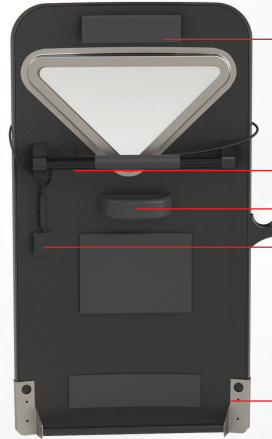

BALLISTIC PROTECTIVE CURVED SHIELD

- EN 1063 BR7 Protection level
- 18x10 cm EN 1063 BR7 viewport
 - 93x53 cm
- 26 Kg total weight
- Polyurea coated

- 6W total Led power
- IP65 cooling alloy frame
- Flash & full power modes
- Safety valve for pressure & moisture
- 12V 3500 mAh rechargeable battery pack
- IP68 cable socket
- 4h battery life at full power mode
- 750 gr total system weight

- PU foam support
- Control unit
- Velcro adjustable arm straps
- Battery pack
- Protective alloy corner frames

- Rubber coated alloy handlebars
- Alloy frame supported gunport
- Robust stand up bar